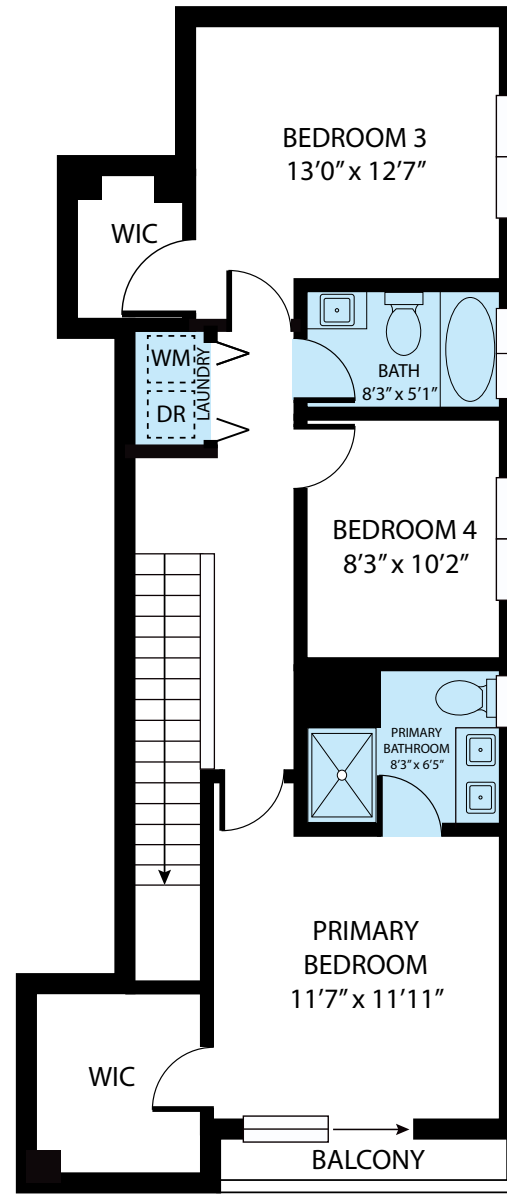

FIRST FLOOR

SECOND FLOOR

THIRD FLOOR

14653 1/2 Erwin Street, Van Nuys 91411 CA  
 TOTAL APPROX. HEATED AREA 2,414 SQ.FT

Whilst every attempt has been made to ensure the accuracy of the floor plan contained here, measurements of doors, windows, rooms and any other items are approximate and no responsibility is taken for any error, omission, or misstatement. This plan is for illustrative purposes only and should be used as such by any prospective purchaser.