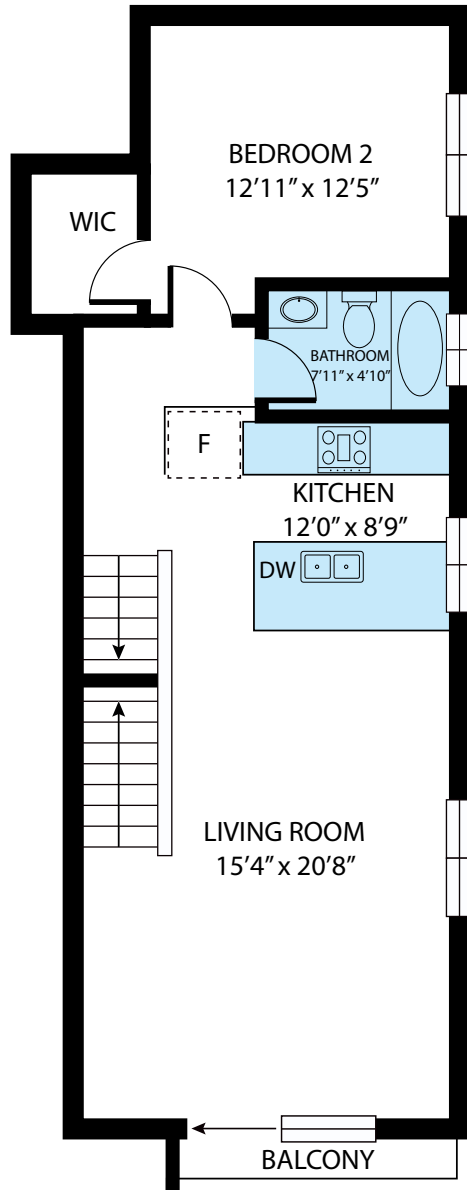

FIRST FLOOR

SECOND FLOOR

THIRD FLOOR

14653 1/2 Erwin Street, Van Nuys 91411 CA  
 TOTAL APPROX. HEATED AREA 2,414 SQ.FT

Whilst every attempt has been made to ensure the accuracy of the floor plan contained here, measurements of doors, windows, rooms and any other items are approximate and no responsibility is taken for any error, omission, or misstatement. This plan is for illustrative purposes only and should be used as such by any prospective purchaser.