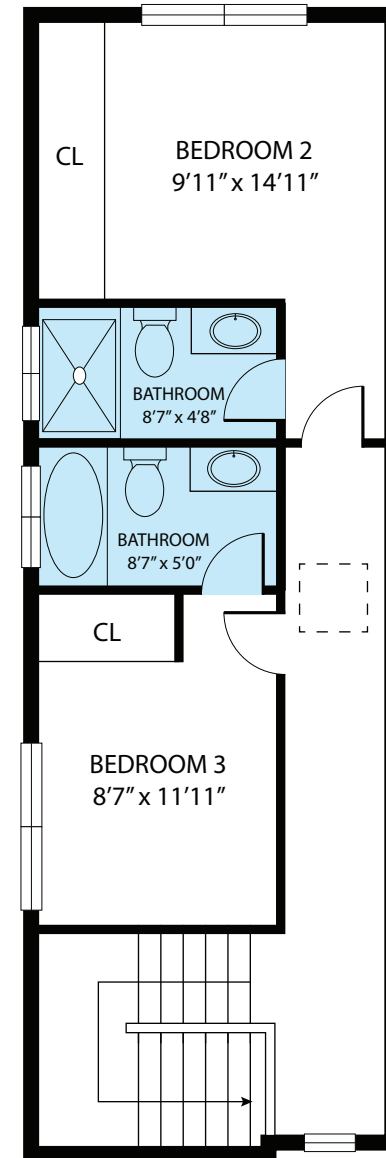

FIRST FLOOR

2ND FLOOR

3RD FLOOR

2329 Hauser Boulevard, Los Angeles 90016

TOTAL APPROX. HEATED AREA 1,284 SQ.FT

Whilst every attempt has been made to ensure the accuracy of the floor plan contained here, measurements of doors, windows, rooms and any other items are approximate and no responsibility is taken for any error, omission, or misstatement. This plan is for illustrative purposes only and should be used as such by any prospective purchaser.