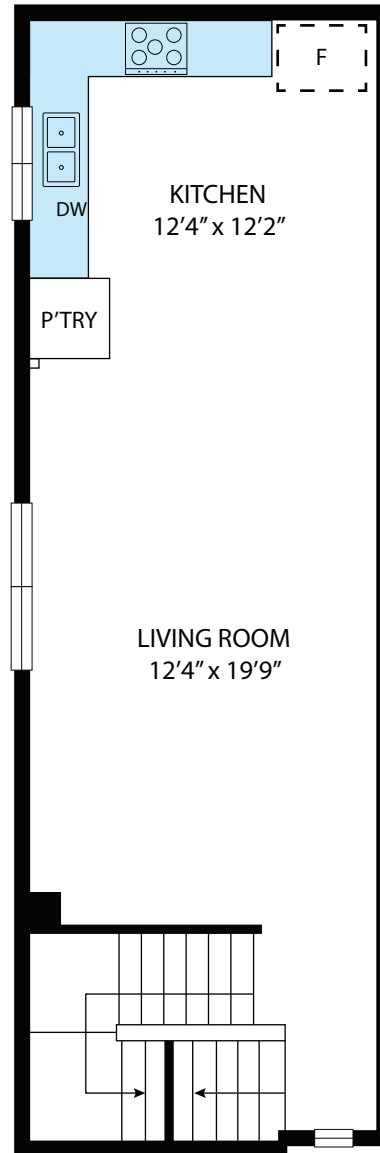

FIRST FLOOR

2ND FLOOR

3RD FLOOR

2329 Hauser Boulevard, Los Angeles 90016

TOTAL APPROX. HEATED AREA 1,284 SQ.FT

Whilst every attempt has been made to ensure the accuracy of the floor plan contained here, measurements of doors, windows, rooms and any other items are approximate and no responsibility is taken for any error, omission, or misstatement. This plan is for illustrative purposes only and should be used as such by any prospective purchaser.